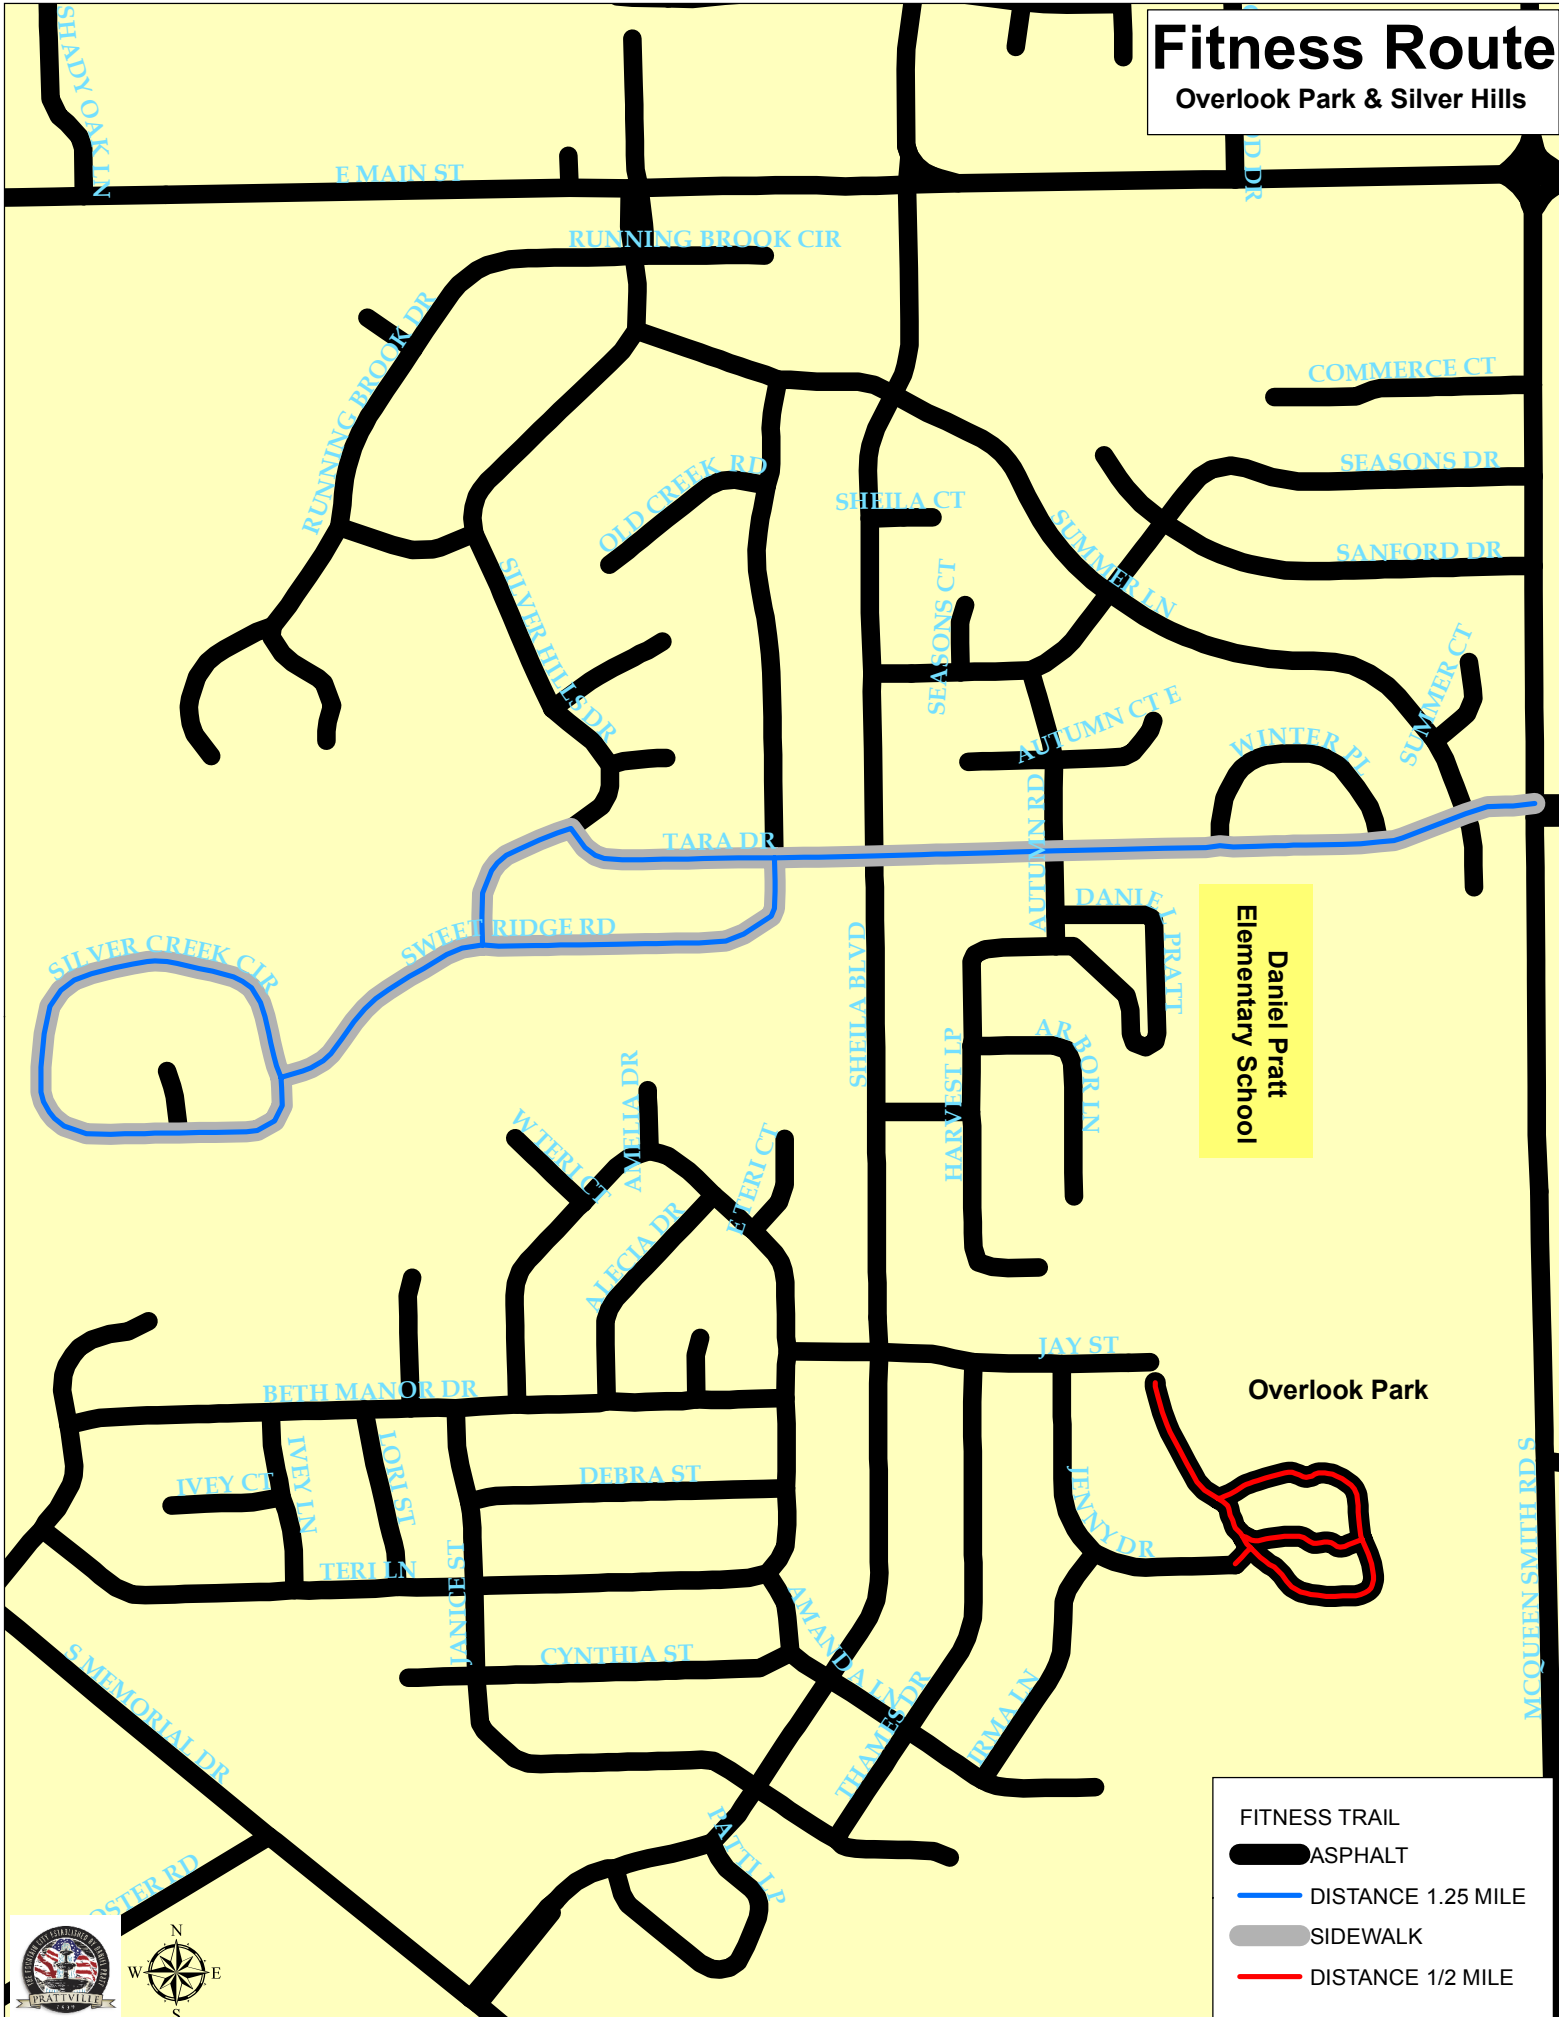

Fitness Route

Overlook Park & Silver Hills

Daniel Pratt
Elementary School

Overlook Park

- FITNESS TRAIL
- ASPHALT
- DISTANCE 1.25 MILE
- SIDEWALK
- DISTANCE 1/2 MILE